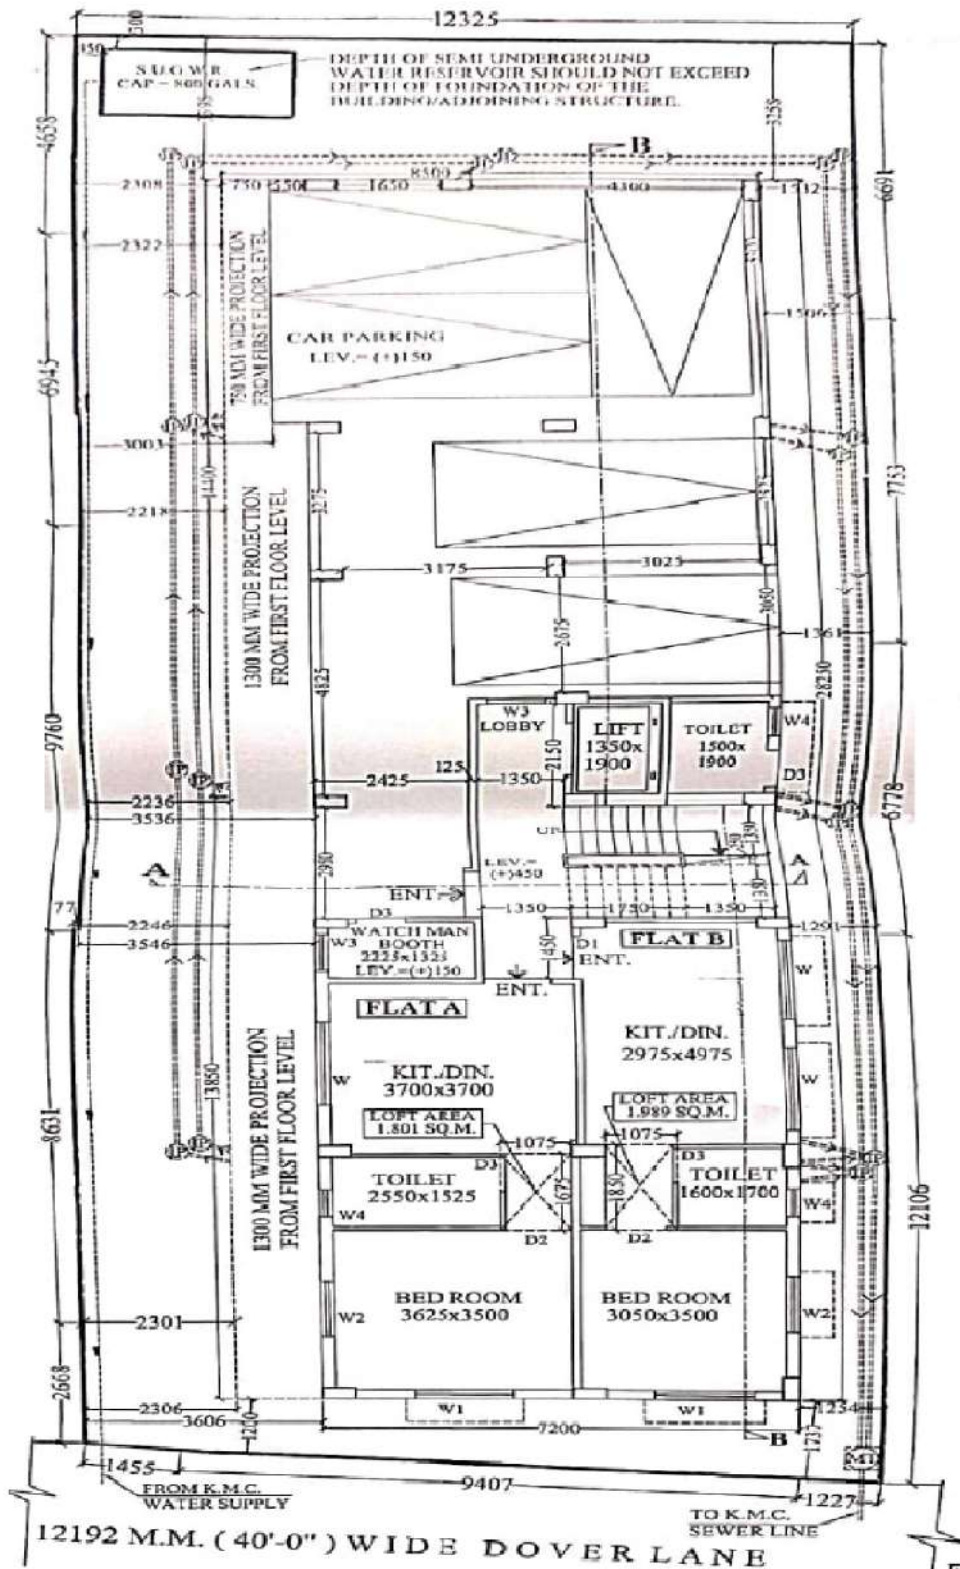

**PREMISE NO-1D, DOVER LANE, WARD NO-86, BOROUGH-VIII,  
PO-BALLYGUNGE, PS-GARIAHAT, KOLKATA-700029**

For PS REALTORS

*Paula*

PARTNER

**LATITUDE : 22.520784**

**LONGITUDE : 88.361063**

**SIGNATURE OF OWNER**